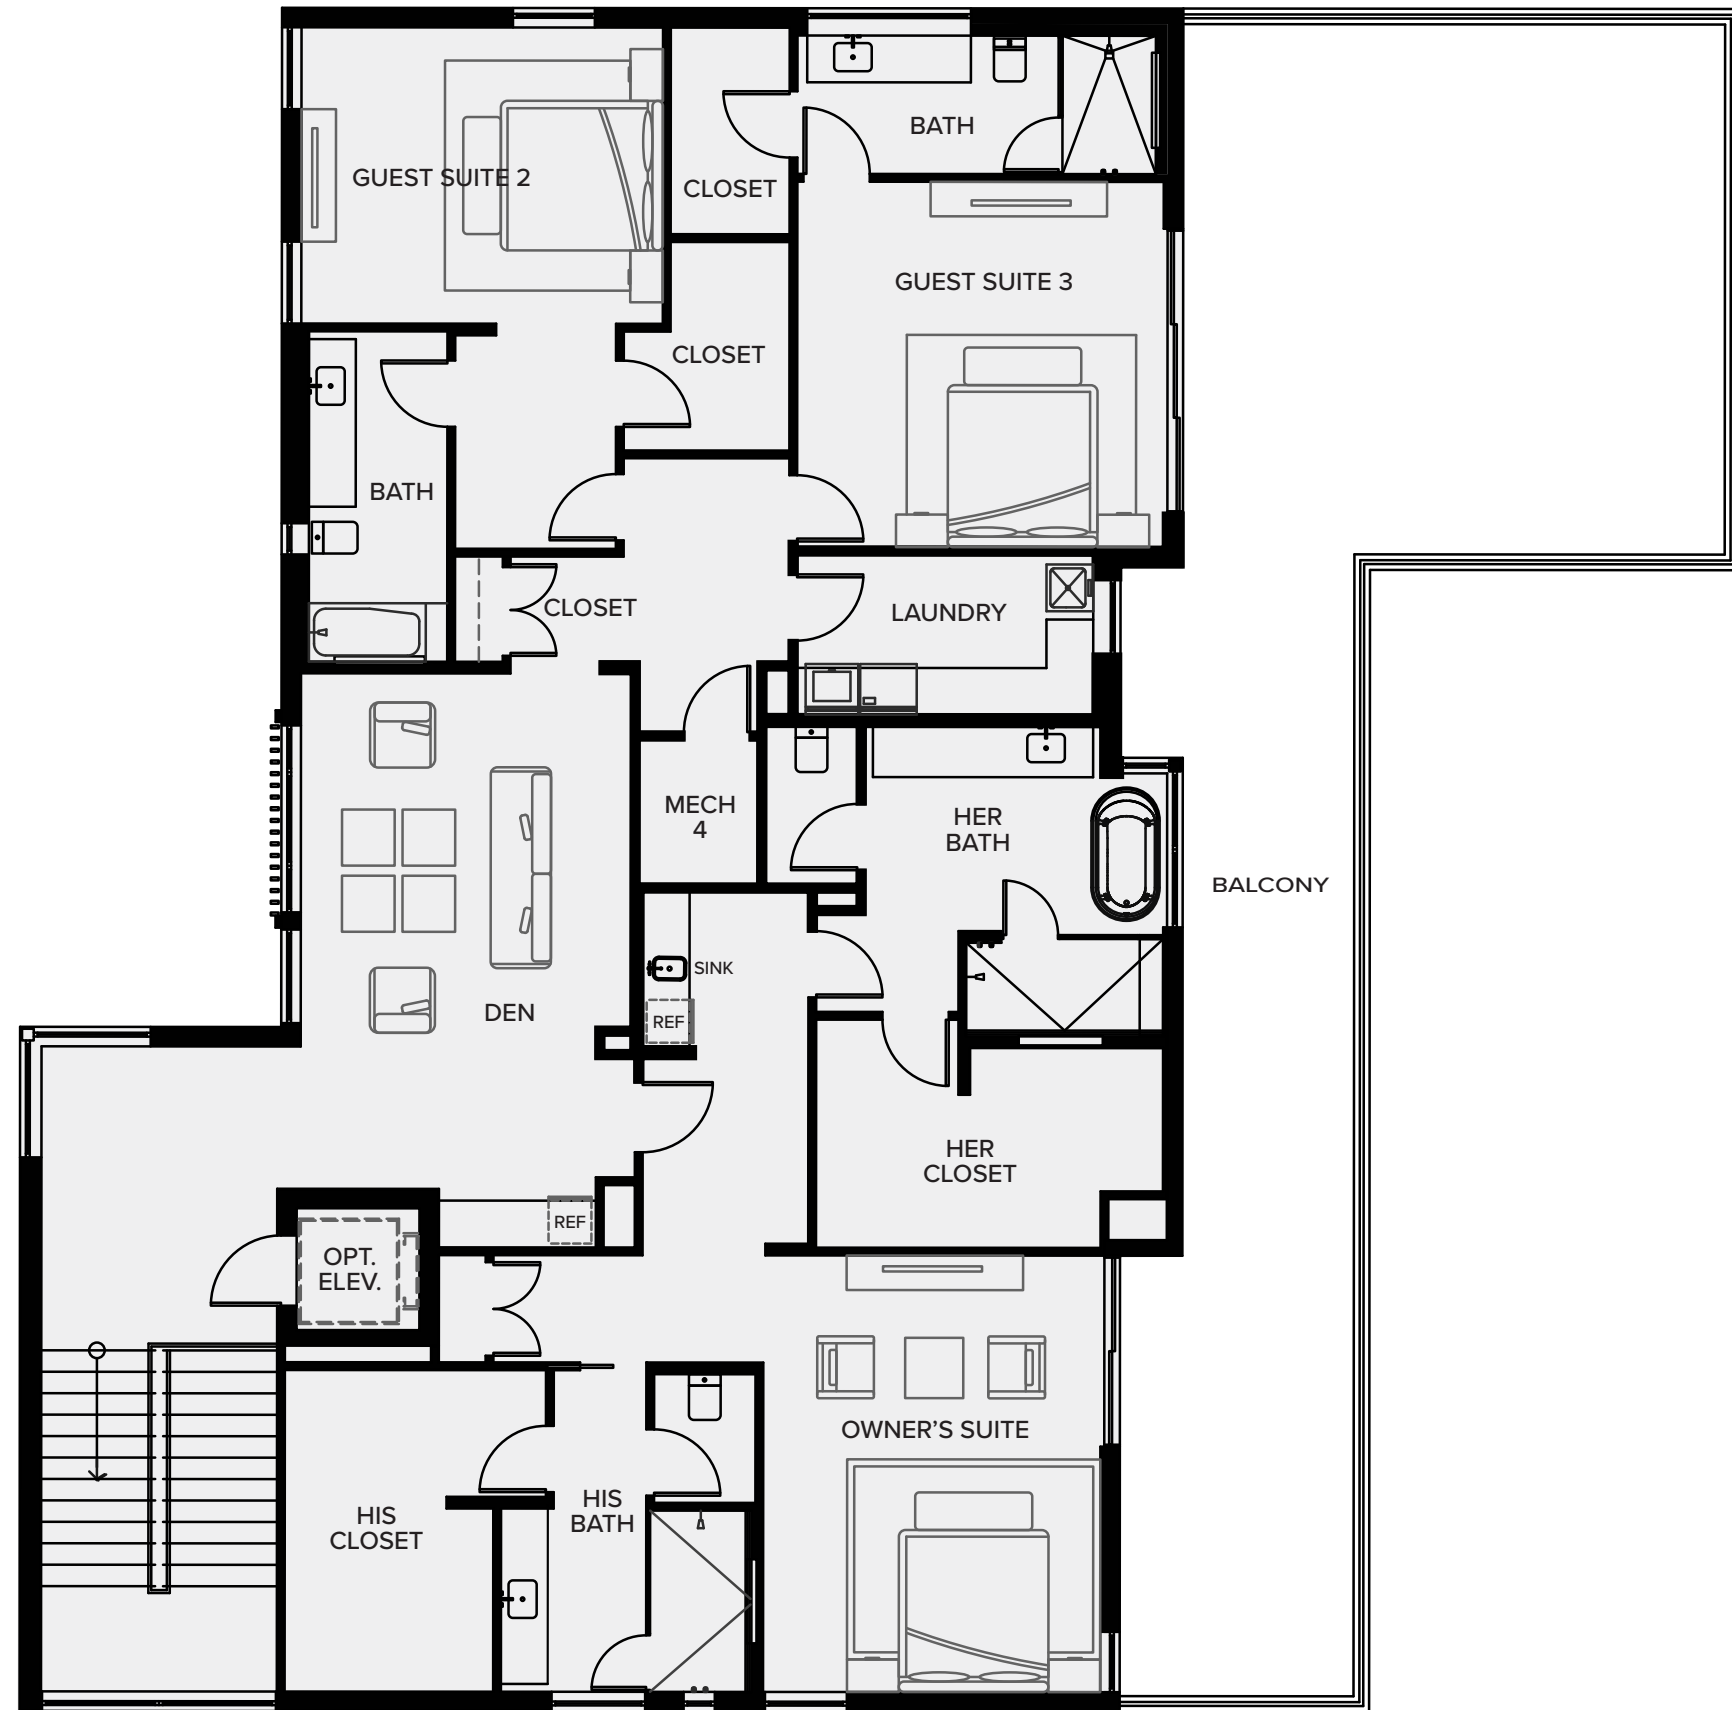

PONTRESINA

PANTHERNATIONAL.COM

PONTRESINA

FIRST FLOOR

PANTHER™
NATIONAL

10,041 TOTAL SF
6,634 A/C LIVING AREA

JUNIOR SUITE:	14'-9" x 18'-0"
GUEST SUITE 1:	10'-10" x 13'-1"
LIVING ROOM:	12'-10" x 14'-3"
GREAT ROOM:	21'-4" x 24'-6"
KITCHEN:	12'-0" x 22'-0"
DINING:	17'-9" x 14'-0"
WINE:	5'-8" x 9'-8"
WET BAR:	5'-8" x 9'-3"
ZOOM ROOM:	7'-5" x 7'-0"
SCULLERY:	7'-5" x 10'-9"
PANTRY:	8'-0" x 7'-3"
LAUNDRY:	8'-0" x 10'-2"
GARAGE:	22'-11" x 43'-1"
COVERED PORCH:	24'-4" x 26'-6"
POOL:	14'-0" x 36'-0"

PONTRESINA

PANTHERNATIONAL.COM

PONTRESINA

SECOND FLOOR

PANTHER™
NATIONAL

10,041 TOTAL SF
6,634 A/C LIVING AREA

OWNER'S SUITE:	18'-0"	x	14'-7"
OWNER'S HER BATH:	9'-11"	x	6'-9"
OWNER'S HIS BATH:	9'-11"	x	10'-8"
OWNER'S HER CLOSET:	8'-6"	x	14'-0"
OWNER'S HIS CLOSET:	13'-11"	x	8'-11"
GUEST SUITE 2:	12'-10"	x	15'-7"
GUEST SUITE 3:	15'-7"	x	15'-10"
DEN:	15'-1"	x	14'-3"
LAUNDRY:	6'-10"	x	13'-2"
BALCONY:	23'-10"	x	24'-0"