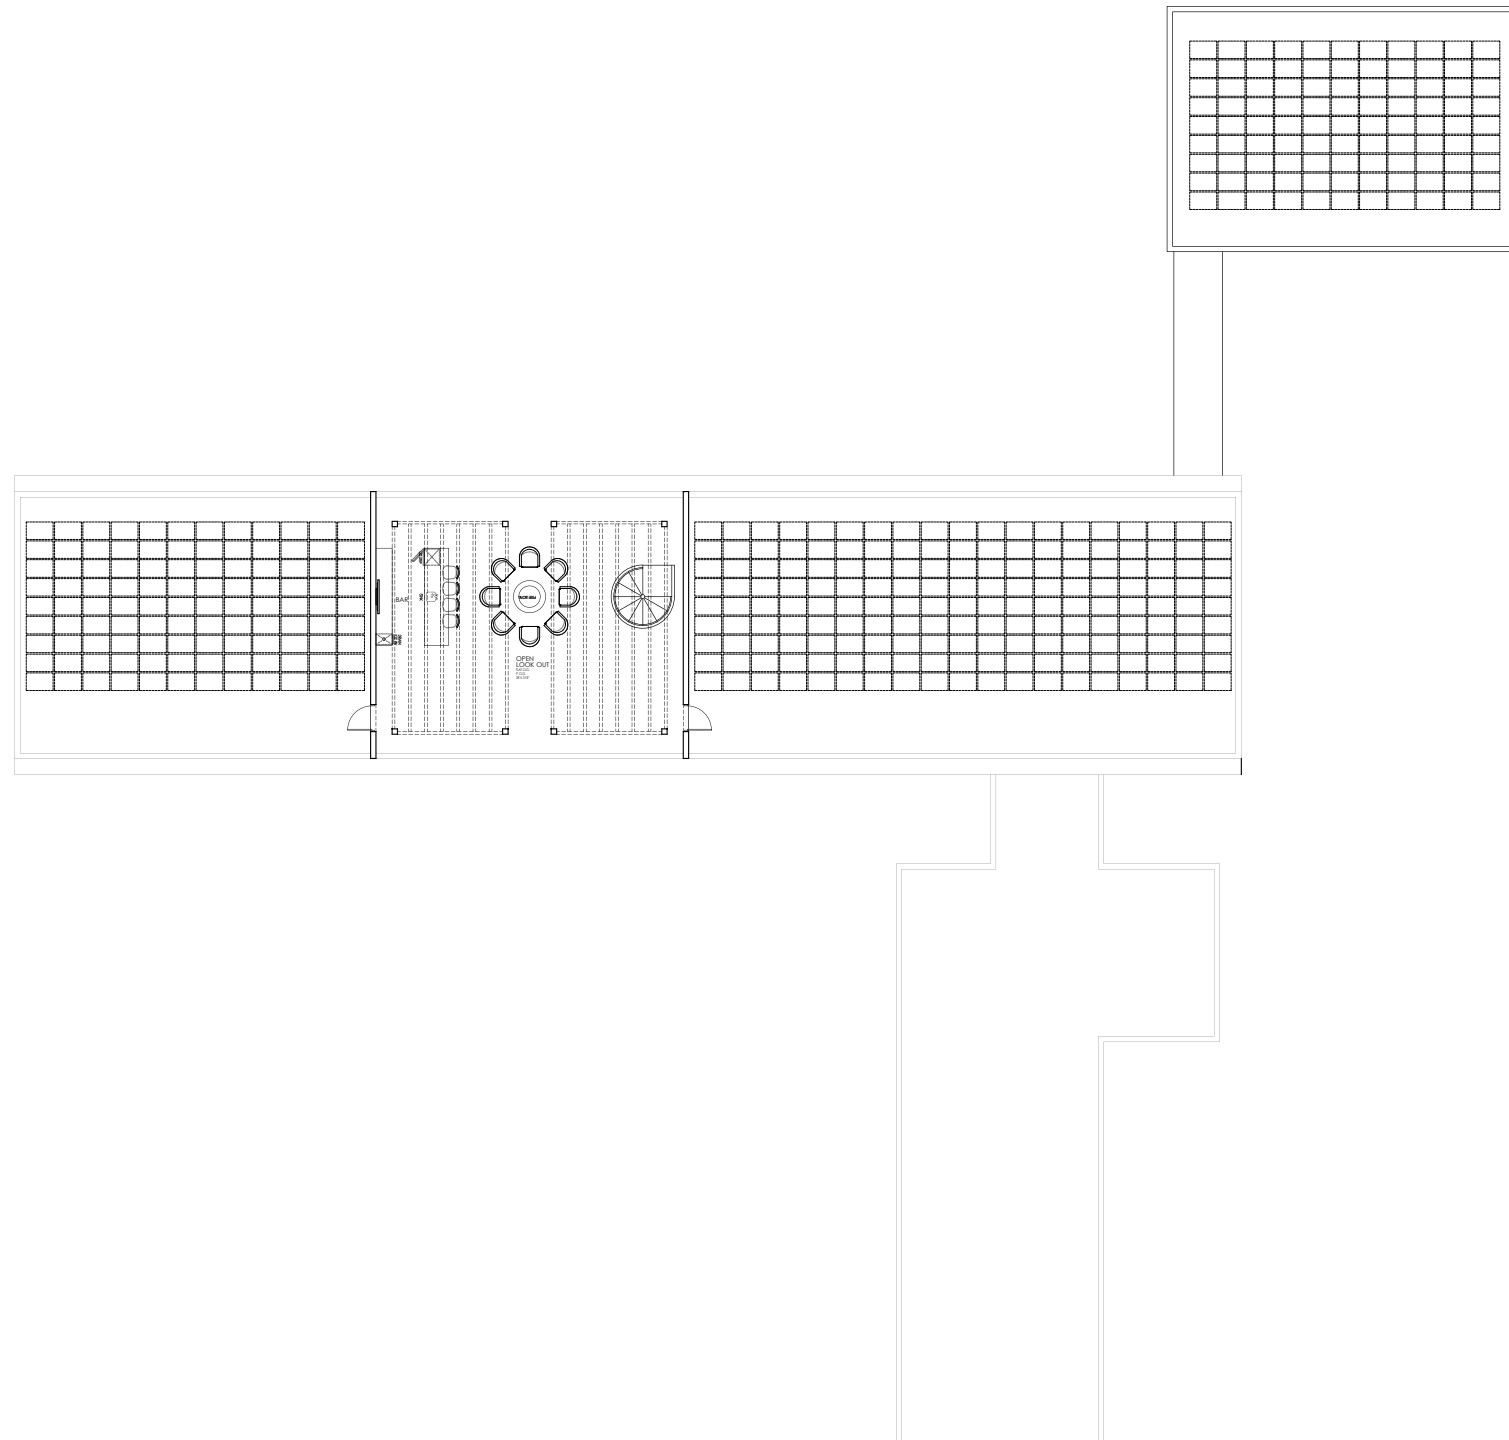

B
I
R
K
D
A
L
E

1 Acre Lot

16,554 Total SF

11,502 AC SF

6 Beds

6 + 3 Baths

5 Car Garage

FIRST LEVEL

SECOND LEVEL

THIRD LEVEL

B
I
R
K
D
A
L
E