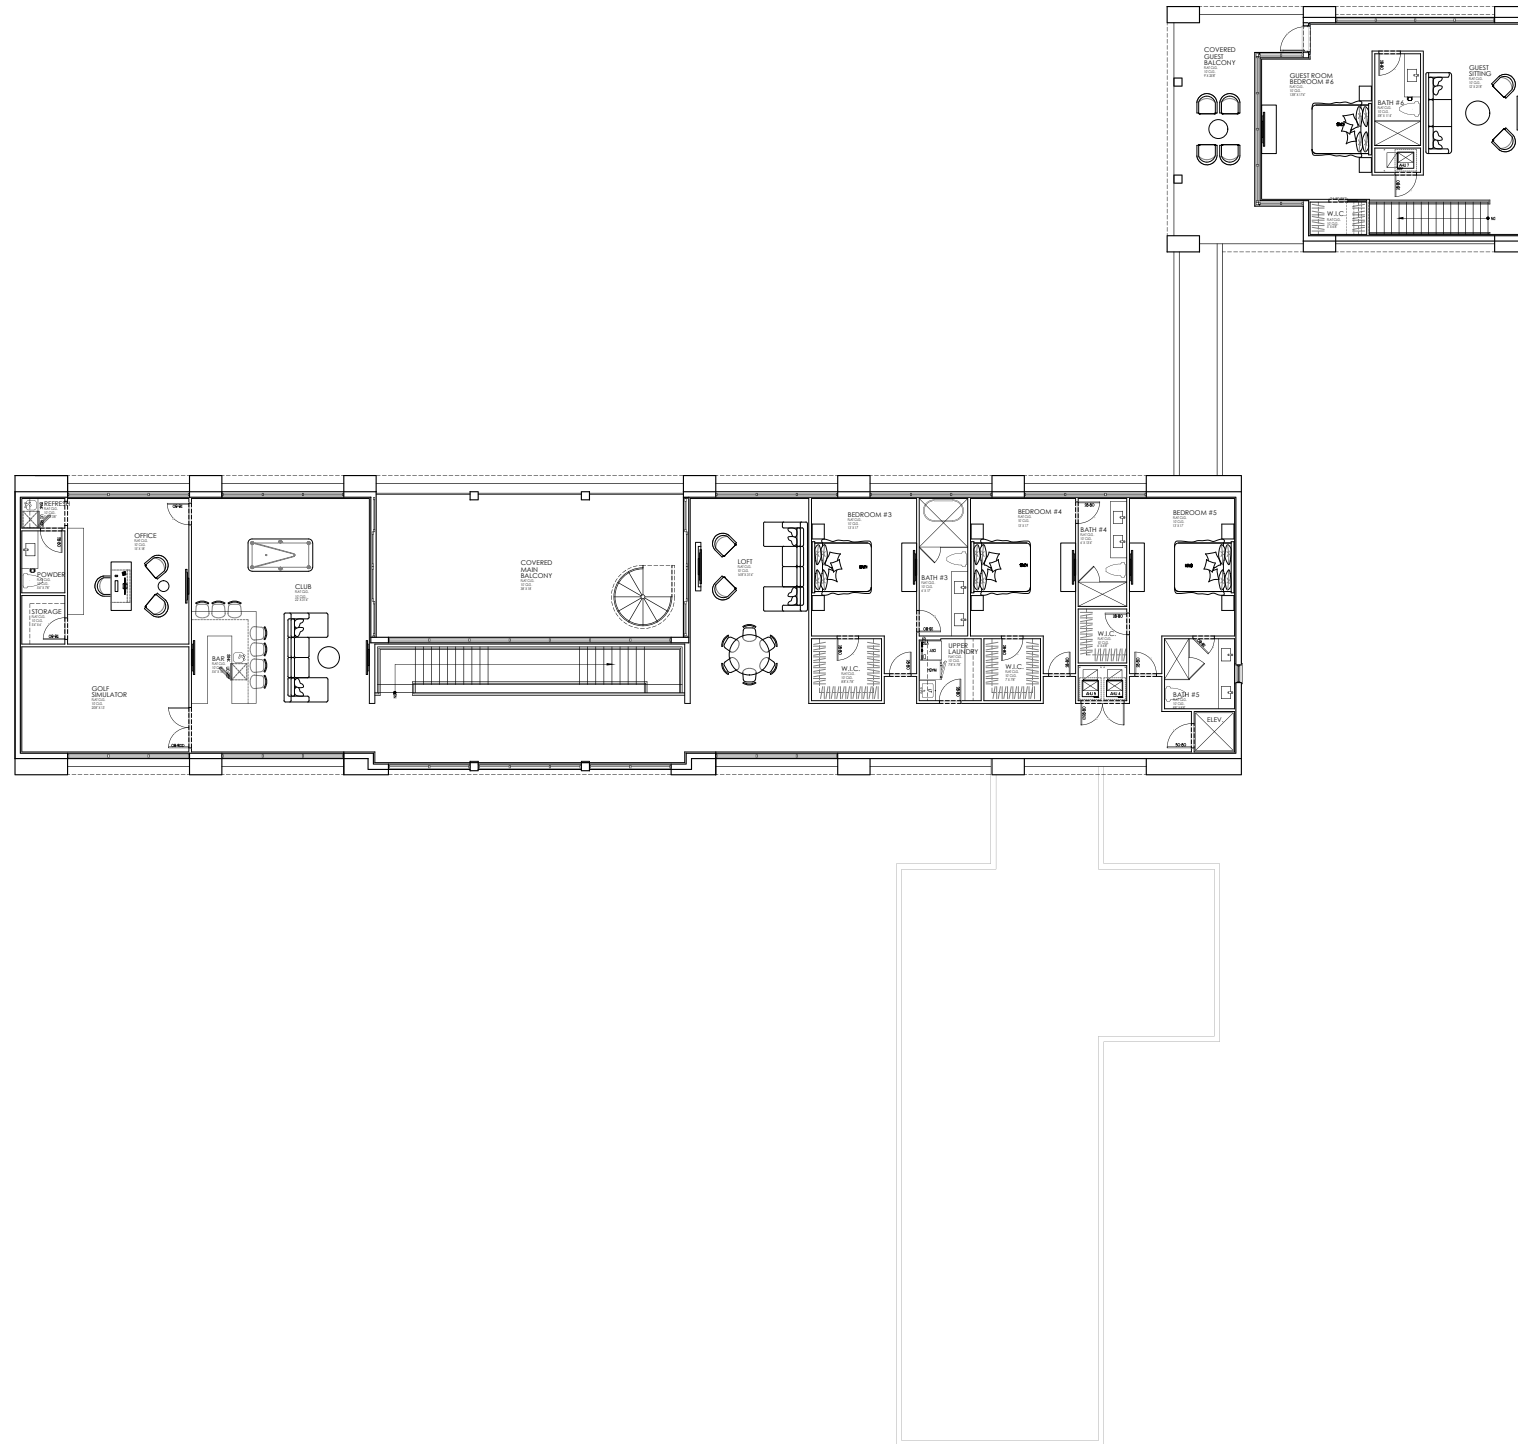

B
I
R
K
D
A
L
E

1 Acre Lot

16,554 Total SF

11,502 AC SF

6 Beds

6 + 3 Baths

5 Car Garage

FIRST LEVEL