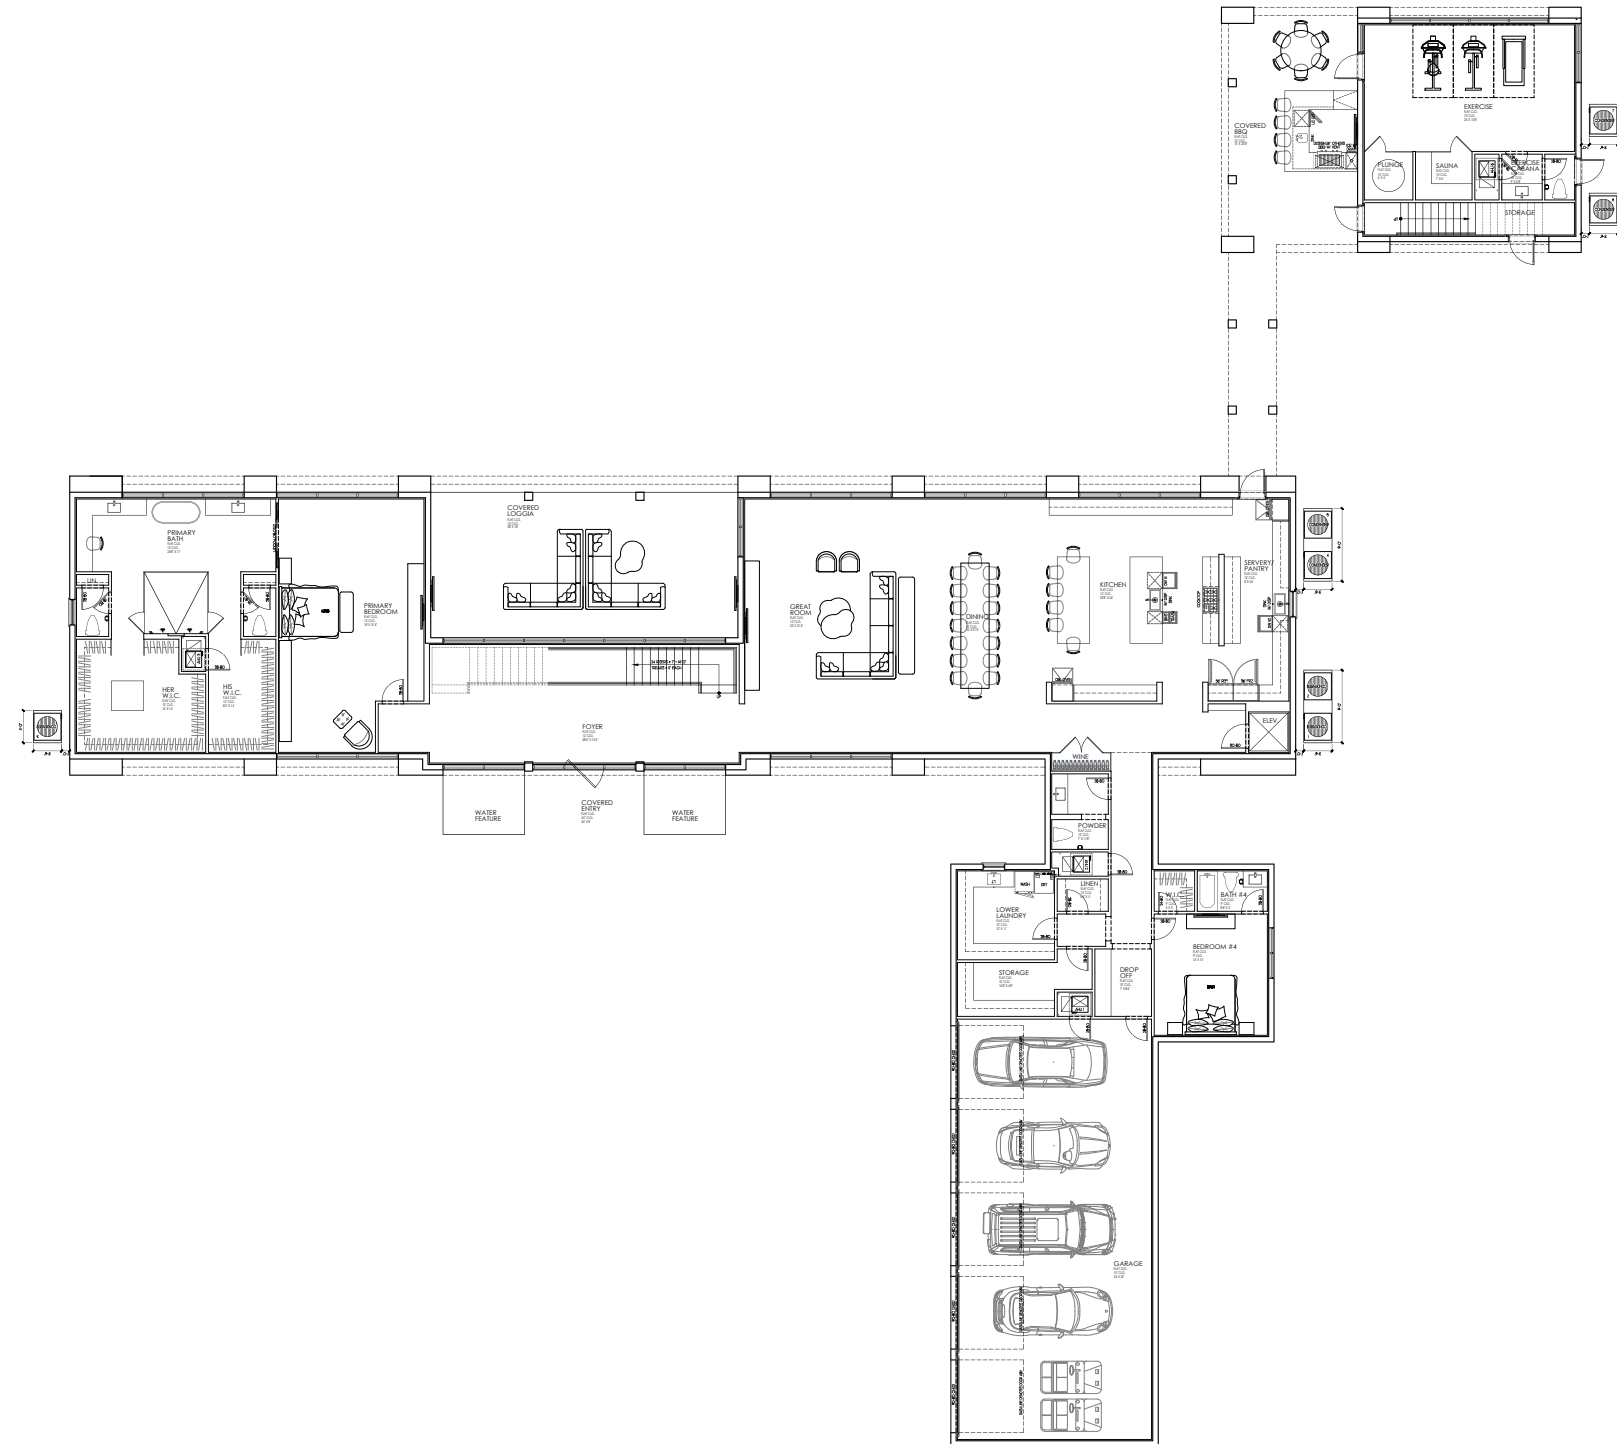

B
I
R
K
D
A
L
E

1 Acre Lot

16,554 Total SF

11,502 AC SF

6 Beds

6 + 3 Baths

5 Car Garage

FIRST LEVEL

SECOND LEVEL

THIRD LEVEL

B
I
R
K
D
A
L
E